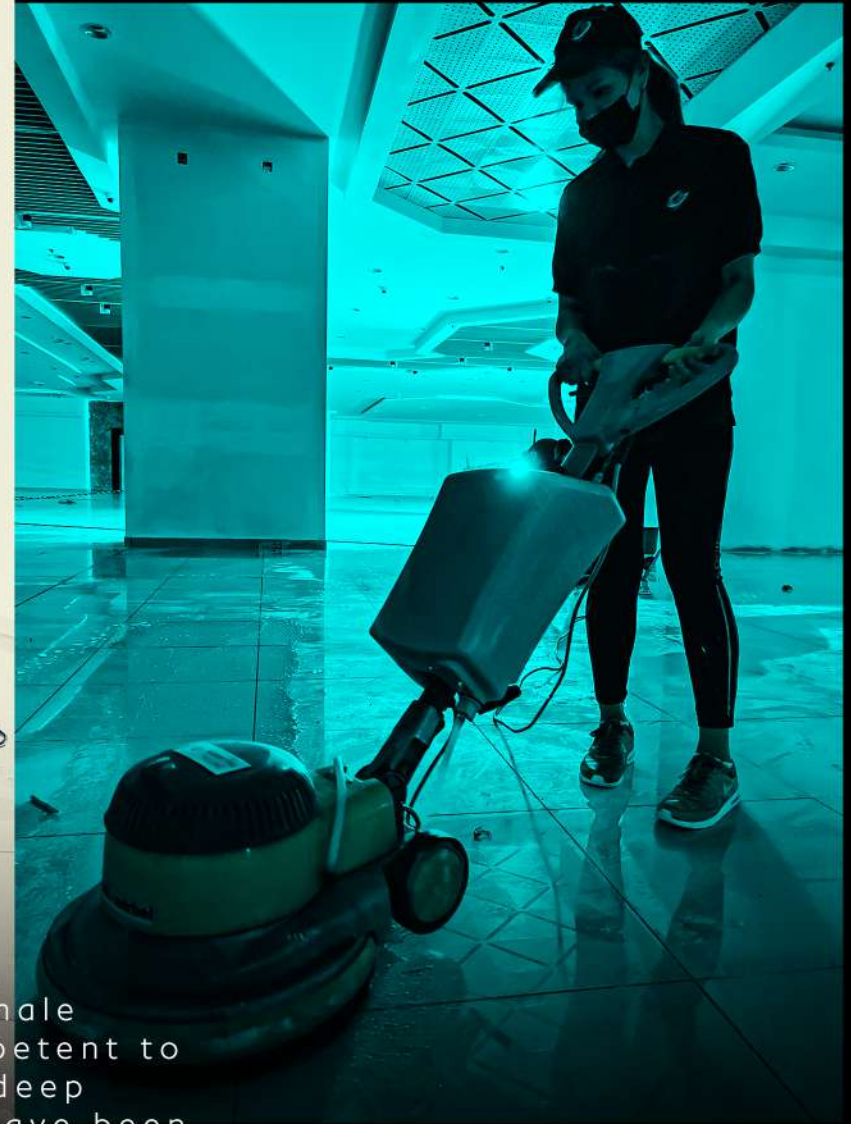

EXPERTISE

Both our male and female staff are equally competent to carry out heavy duty deep cleaning tasks. They have been trained extensively and possess hands-on experience and continuous training